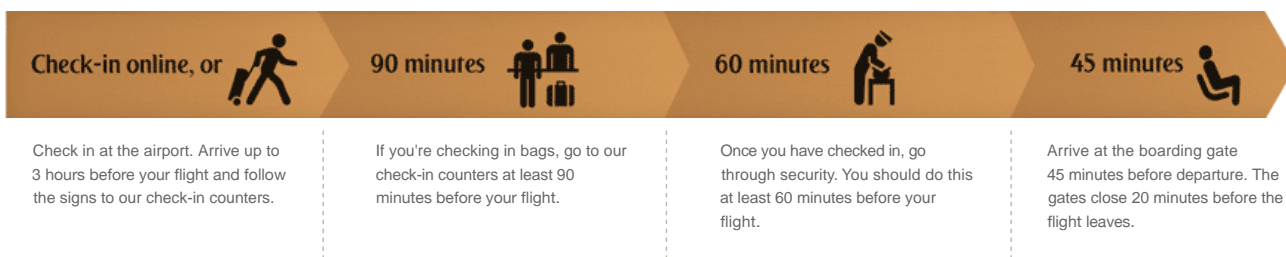

Your travel information

All times shown are local for each city

→ Departing » From Kuwait City, Kuwait

Leg 1 of 4 | Kuwait (KWI) to Dubai Intl (DXB)

Flight EK872 Economy Class Saver	Check-in opens 30Jul2016 11:15	Departure 30Jul2016 14:15		KUWAIT CITY Departing KWI, Kuwait International Airport
Seat 38A	Status Confirmed	Arrival 30Jul2016 16:55		DUBAI Arriving DXB, Dubai International Airport Terminal 3
Coupon validity: not before 30Jul2016 / not after 30Jul2016		Baggage 30 Kgs		

Leg 2 of 4 | Dubai Intl (DXB) to Hong Kong (HKG)

Flight EK386 Economy Class Saver	Check-in opens 30Jul2016 15:25	Departure 30Jul2016 18:25		DUBAI Departing DXB, Dubai International Airport Terminal 3
Seat 31K	Status Confirmed	Arrival 31Jul2016 06:20		HONG KONG Arriving HKG, Hong Kong International Airport Terminal 1
Coupon validity: not before 30Jul2016 / not after 30Jul2016		Baggage 30 Kgs